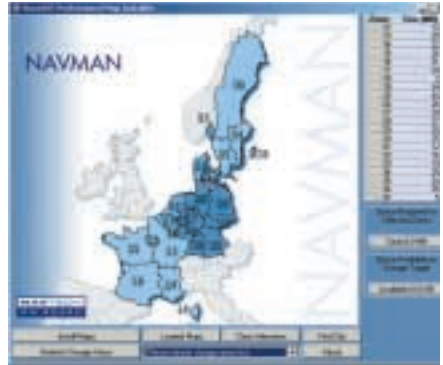

Clear Navigation

Navigation screen

Instruction list

Enjoy Europe. The Navman GPS 4400 comes complete with road and street level maps of no less than sixteen major Western European countries. Its unique new Map Management feature allows you to load only those maps which are relevant to your current journey, freeing your Pocket PC's memory for other use and providing faster searching and routing.

Combine this with its unique door to door routing, its automatic map-stitching and Back-on-Track™ features, and you have the means to easily and efficiently find your way in the most remote part of any European country.

Map selection PC Graphical User Interface

Countries Covered

Pan European:
 United Kingdom
 Ireland
 France
 Germany
 Italy
 Belgium
 Netherlands

Luxembourg
 Austria
 Switzerland
 Portugal
 Spain
 Norway
 Denmark
 Sweden