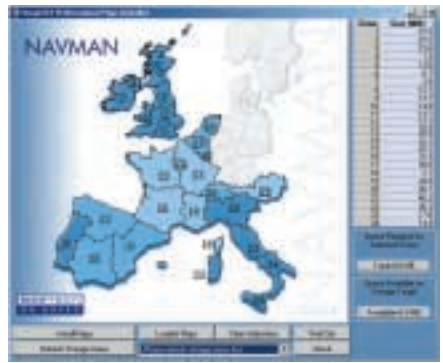

Clear Navigation

Navigation screen

Instruction list

Enjoy Europe. The Navman GPS 4400 comes complete with road and street level maps of no less than sixteen major Western European countries. Its unique new Map Management feature allows you to load only those maps which are relevant to your current journey, freeing your Pocket PC's memory for other use and providing faster searching and routing.

Combine this with its unique door to door routing, its automatic map-stitching and Back-on-Track™ features, and you have the means to easily and efficiently find your way in the most remote part of any European country.

Map selection PC Graphical User Interface

Countries Covered

Pan European:
 United Kingdom
 Ireland
 France
 Germany
 Italy
 Belgium
 Netherlands

Luxembourg
 Austria
 Switzerland
 Portugal
 Spain
 Norway
 Denmark
 Sweden