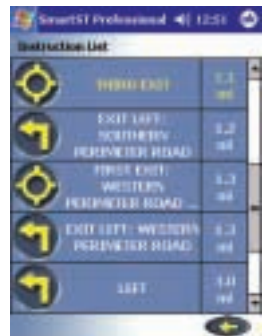

Maps

Full colour maps display showing parks, lakes and rivers over view or at street level detail.

Arrive on time. For those hard to find locations, the Navman GPS 4400 is an indispensable business tool. Sales people on the road, delivery staff, service engineers, any business that regularly needs to send staff to unfamiliar locations, will benefit hugely from the help of a GPS 4400.

And because it is a mobile system, you can easily use it in different vehicles. Which makes it a cost effective solution.

That anyone can use. On any Bluetooth™ embedded Pocket PC.

Map and Navigation screen

Clear Navigation

Navigation screen

Instruction list

Enjoy Europe. The Navman GPS 4400 comes complete with road and street level maps of no less than sixteen major Western European countries. Its unique new Map Management feature allows you to load only those maps which are relevant to your current journey, freeing your Pocket PC's memory for other use and providing faster searching and routing.